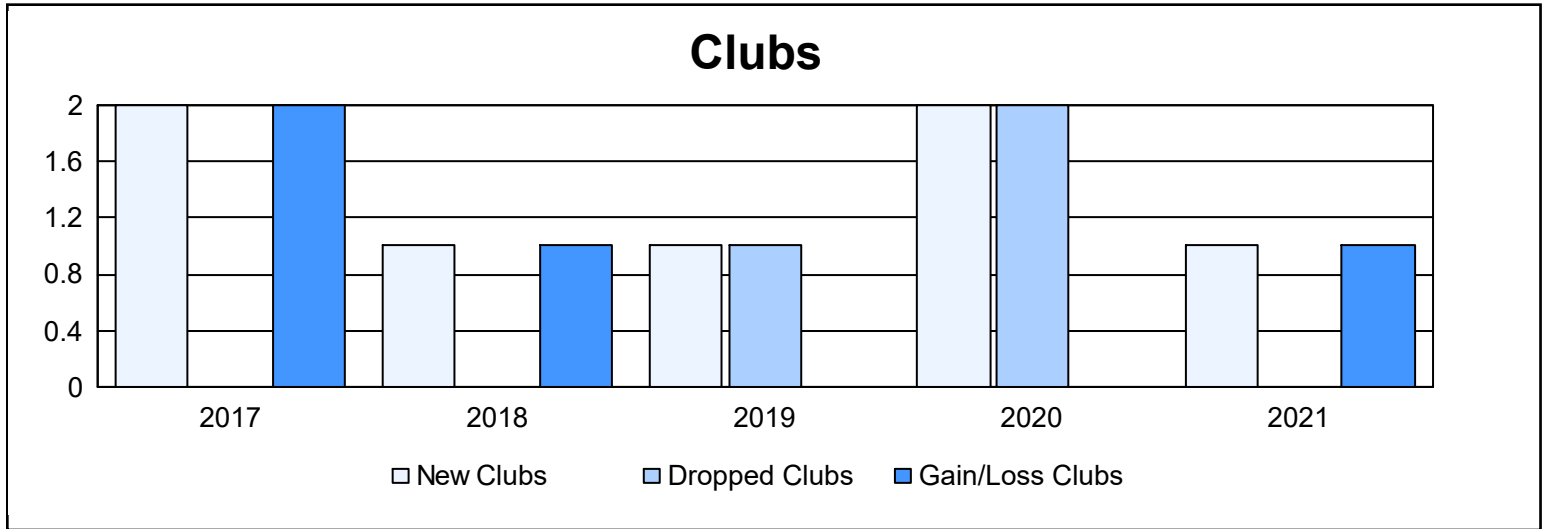

Year	New Clubs	Dropped Clubs	Gain/ Loss Clubs	New Members	Charter Members	Reinstate Members	Transfer Members	Total Member Added	Total Members Dropped	Gain/ Loss Members
2016-2017	2	0	2	119	51	2	6	178	104	74
2017-2018	1	0	1	139	26	1	3	169	125	44
2018-2019	1	1	0	105	21	2	7	135	117	18
2019-2020	2	2	0	74	43	1	3	121	149	-28
2020-2021	1	0	1	92	29	1	1	123	115	8
<b>Average</b>	<b>1</b>	<b>1</b>	<b>1</b>	<b>106</b>	<b>34</b>	<b>1</b>	<b>4</b>	<b>145</b>	<b>122</b>	<b>23</b>

### Membership Composition June 2021 Cumulative