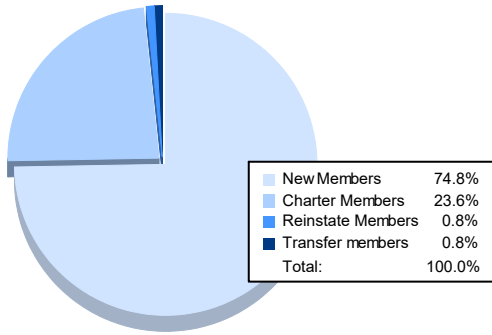

Year	New Clubs	Dropped Clubs	Gain/ Loss Clubs	New Members	Charter Members	Reinstate Members	Transfer Members	Total Member Added	Total Members Dropped	Gain/ Loss Members
2016-2017	2	0	2	119	51	2	6	178	104	74
2017-2018	1	0	1	139	26	1	3	169	125	44
2018-2019	1	1	0	105	21	2	7	135	117	18
2019-2020	2	2	0	74	43	1	3	121	149	-28
2020-2021	1	0	1	92	29	1	1	123	115	8
<b>Average</b>	<b>1</b>	<b>1</b>	<b>1</b>	<b>106</b>	<b>34</b>	<b>1</b>	<b>4</b>	<b>145</b>	<b>122</b>	<b>23</b>

### Membership Composition June 2021 Cumulative