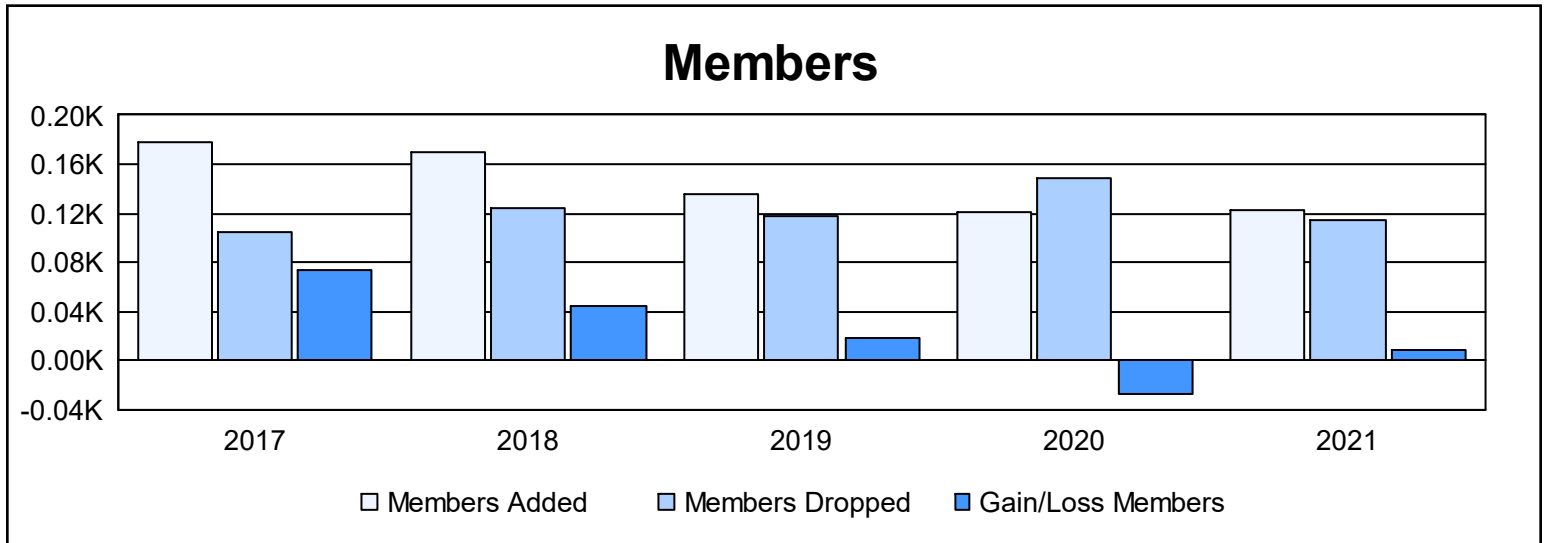

Year	New Clubs	Dropped Clubs	Gain/ Loss Clubs	New Members	Charter Members	Reinstate Members	Transfer Members	Total Member Added	Total Members Dropped	Gain/ Loss Members
2016-2017	2	0	2	119	51	2	6	178	104	74
2017-2018	1	0	1	139	26	1	3	169	125	44
2018-2019	1	1	0	105	21	2	7	135	117	18
2019-2020	2	2	0	74	43	1	3	121	149	-28
2020-2021	1	0	1	92	29	1	1	123	115	8
<b>Average</b>	<b>1</b>	<b>1</b>	<b>1</b>	<b>106</b>	<b>34</b>	<b>1</b>	<b>4</b>	<b>145</b>	<b>122</b>	<b>23</b>

### Membership Composition June 2021 Cumulative